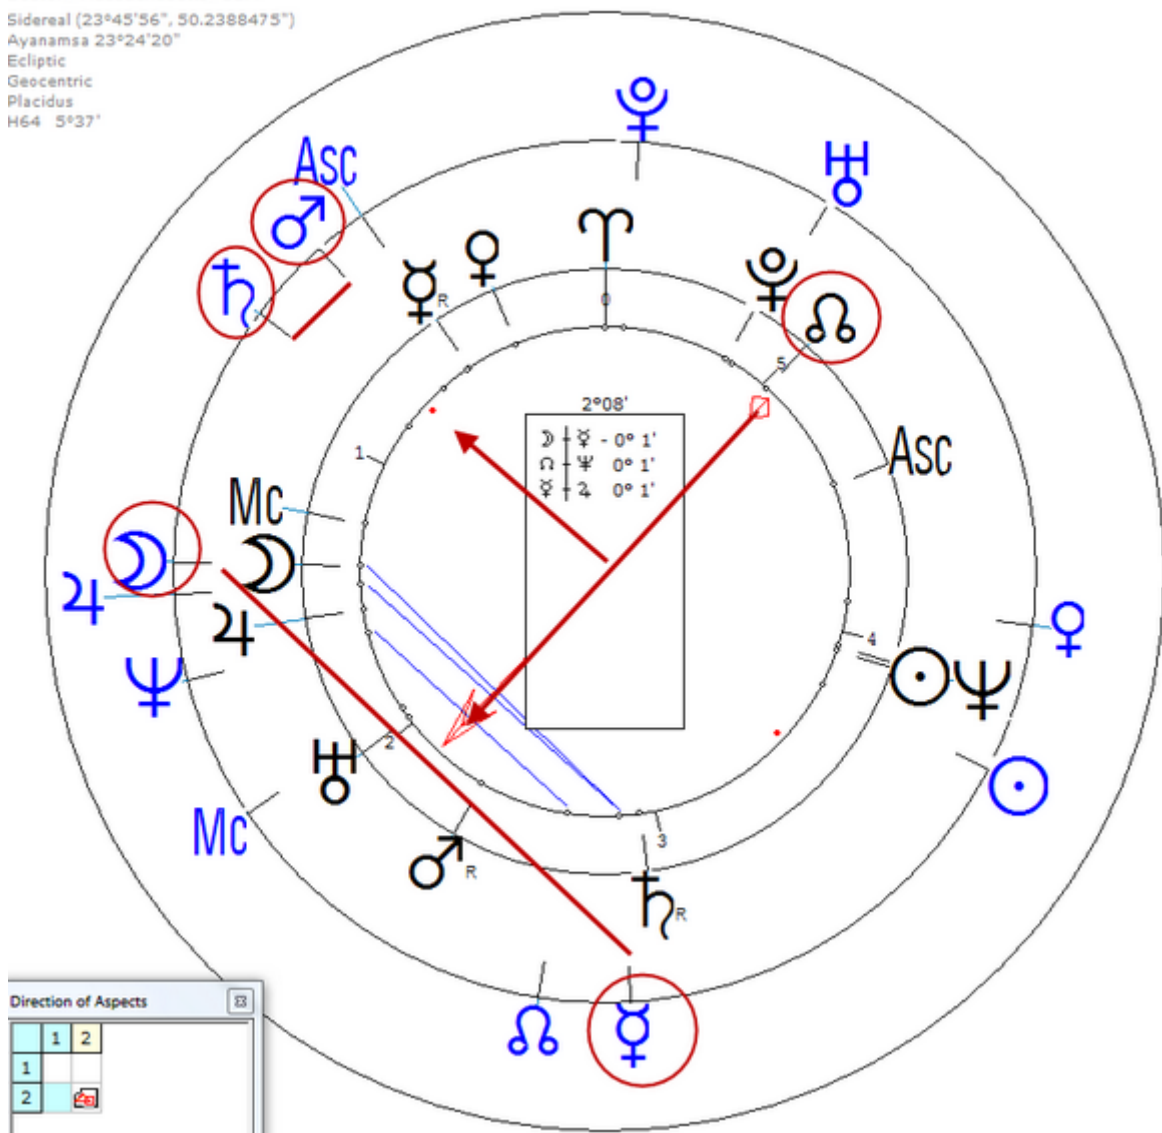

Devens, Sarah

17 November 1973 at 17:59 (= 5:59 PM)Boston, Massachusetts, 42n22, 71w04

American college senior.

<https://www.astro.com/astro-databank/Devens,_Sarah>

Death by Suicide 10 July 1995 at 1:30 PM in Boston (Gunshot, age 21)

Progressed Lunar Return (Harmonic 16)

Lunar $\♁/\♃$ = Lunar $\♃/\♁$ = δn

Devens, Sarah

17 November 1973 Sat 17:59 (GMT-5) 42°21'30"N 71°03'37"W
Boston, Massachusetts, USA

Sidereal (23°45'56", 50.2388475")

Ayanamsa 23°24'20"

Ecliptic

Geocentric

Placidus

H64 5°37'